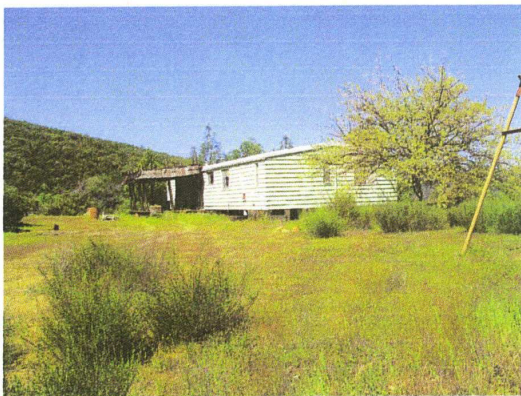

FOR SALE 20 ACRES OF LAKE McCLURE FRONTAGE PROPERTY

THIS "ONE OF A KIND" PROPERTY IS LOCATED WHERE THE MERCED RIVER JOINS LAKE McCLURE. SURROUNDED BY BLM ACREAGE AND EXCLUSIVELY PRIVATE WITH LOCKED GATE. ACCESS VIA BLM ROAD OR BY BOAT. BE ONE OF THE VERY FEW OWNERS OF PRIVATE PROPERTY ON LAKE McCLURE!

**RARE FIND FOR
WATER
ENTHUSIASTS
& ANGLERS!
MANY GREAT
POSSIBILITIES
AWAIT YOU
HERE!**

**1977 FLEETWOOD
3 + 2 MOBILE
WITH SEPTIC &
SPRING FED
WATER**

**CASH OR
POSSIBLE
OWNER
FINANCING
OR TRADE
FOR LIKE
PROPERTY**