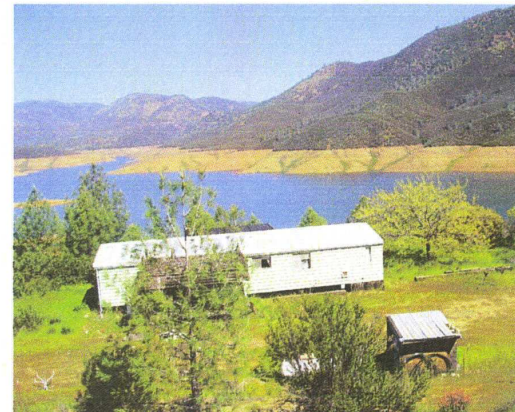

FOR SALE 20 ACRES OF LAKE McCLURE FRONTAGE PROPERTY

THIS "ONE OF A KIND" PROPERTY IS LOCATED WHERE THE MERCED RIVER JOINS LAKE McCLURE. SURROUNDED BY BLM ACREAGE AND EXCLUSIVELY PRIVATE WITH LOCKED GATE. ACCESS VIA BLM ROAD OR BY BOAT. BE ONE OF THE VERY FEW OWNERS OF PRIVATE PROPERTY ON LAKE McCLURE!

**RARE FIND FOR
WATER
ENTHUSIASTS
& ANGLERS!
MANY GREAT
POSSIBILITIES
AWAIT YOU
HERE!**

**1977 FLEETWOOD
3 + 2 MOBILE
WITH SEPTIC &
SPRING FED
WATER**

**CASH OR
POSSIBLE
OWNER
FINANCING
OR TRADE
FOR LIKE
PROPERTY**