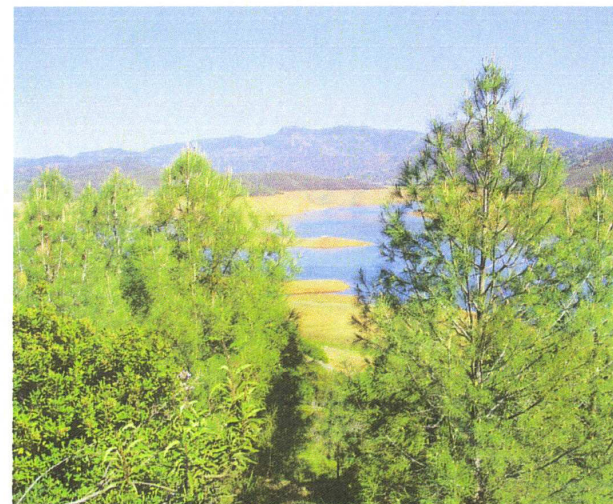

FOR SALE 20 ACRES OF LAKE McCLURE FRONTAGE PROPERTY

THIS "ONE OF A KIND" PROPERTY IS LOCATED WHERE THE MERCED RIVER JOINS LAKE McCLURE. SURROUNDED BY BLM ACREAGE AND EXCLUSIVELY PRIVATE WITH LOCKED GATE. ACCESS VIA BLM ROAD OR BY BOAT. BE ONE OF THE VERY FEW OWNERS OF PRIVATE PROPERTY ON LAKE McCLURE!

**RARE FIND FOR
WATER
ENTHUSIASTS
& ANGLERS!
MANY GREAT
POSSIBILITIES
AWAIT YOU
HERE!**

**1977 FLEETWOOD
3 + 2 MOBILE
WITH SEPTIC &
SPRING FED
WATER**

**CASH OR
POSSIBLE
OWNER
FINANCING
OR TRADE
FOR LIKE
PROPERTY**